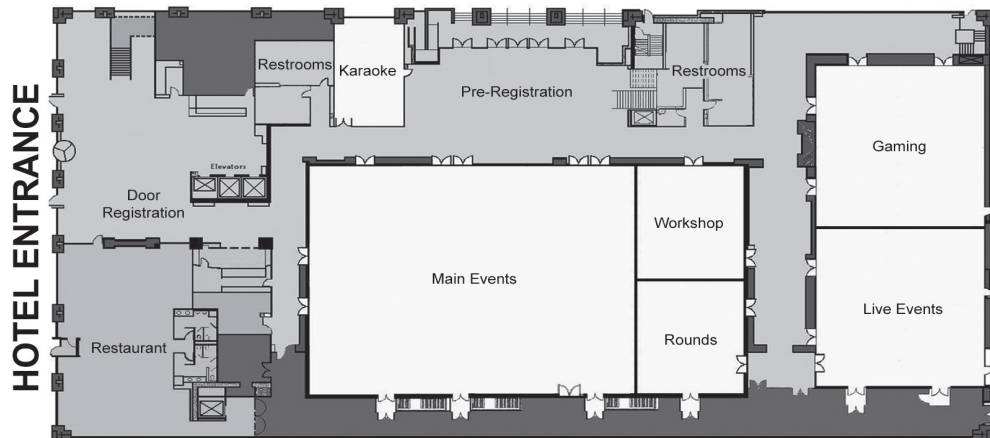

KUMORICON 2007

**POCKET
PROGRAMMING
GUIDE**

First Floor

Second Floor

KUMORICON 2007

POCKET PROGRAMMING GUIDE

Table of Contents

Greeting	4
Policies Reference and Change	5
Convention Tips	7
Local Restaurants Map	8
Exhibitors Hall Booths	10
Pre-Registration, Tickets, and Events	12
Schedule Summary	13
Programming and Video Schedule	14