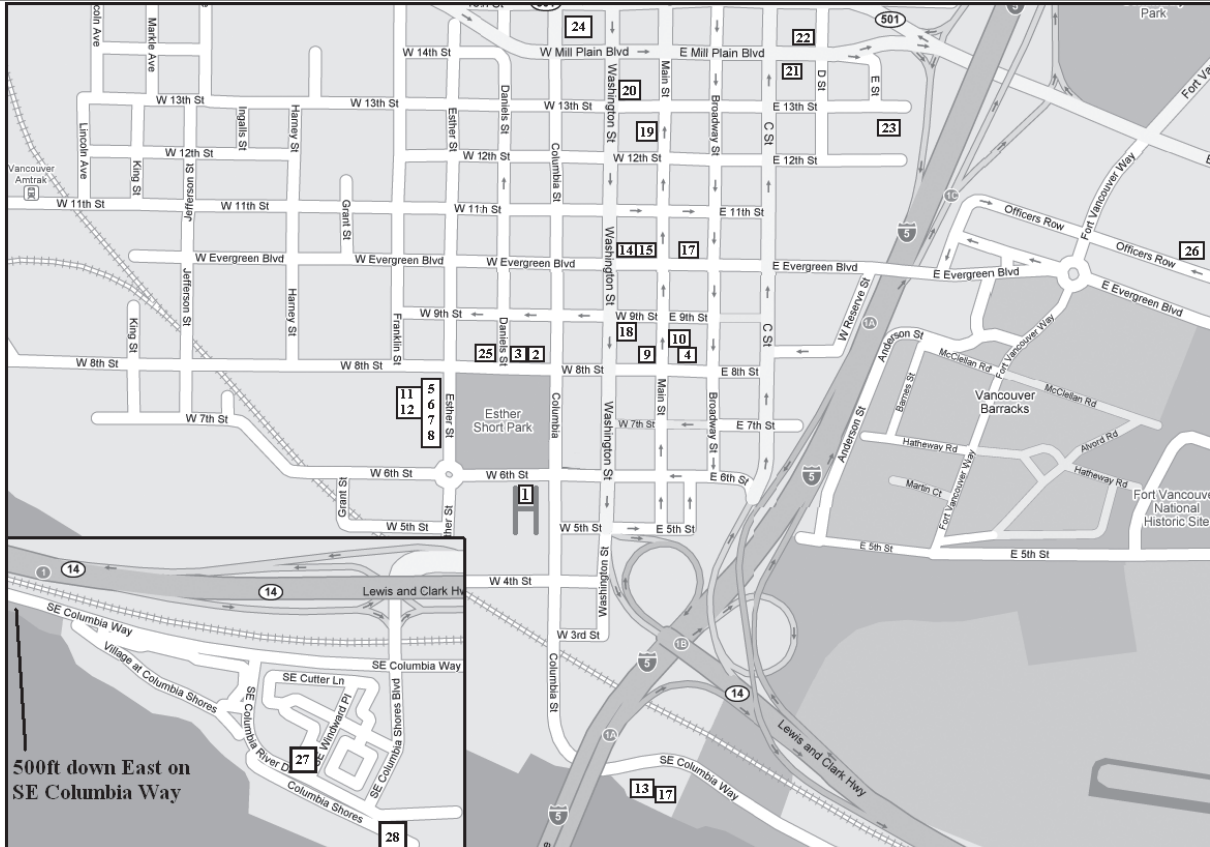

Don't lose your badge!

This explains itself, really. Avoid the headache, make sure you have that badge at all times!

Local Restaurants

- 1** **Gray's at the Park Bistro and Bar**
Lobby
(360) 828-4343
0.0 miles
- 2** **Starbucks Coffee Co**
Sat(5am-9pm) Sun(6am-8pm) Mon(5am-9pm)
304 W 8th St, Vancouver, WA 98660
(360) 699-0684
0.1 miles
- 3** **Tiger's Garden**
Sat(11am-11pm) Sun(11am-9pm)
Mon(11am-10pm)
312 W 8th St, Vancouver, WA 98660
(360) 693-9585
0.1 miles
- 4** **Hong Kong Inn**
Sat/Sun(4pm-9pm) Mon(11am-9pm)
108 W 8th St, Vancouver, WA 98660
(360) 695-1553
0.2 miles
- 5** **Farmers Market – Indoor**
Sat/Sun(9am-6pm) Mon(closed)
505 W 8th St, Vancouver, WA 98660
(360) 737-8298
0.2 miles
- 6** **Farmers Market - Outdoor**
Sat(9am-3pm) Sun(10am-3pm) Mon(closed)
505 W 8th St, Vancouver, WA 98660
(360) 737-8298
0.2 miles
- 7** **Dolce Gelato Italian Cafe**
Sat(8:30am-7pm) Sun(9:30am-3pm)
Mon(7:30am-7pm)
535 W 8th St, Vancouver, WA 98660
(360) 567-1011
0.2 miles
- 8** **Quiznos Sub**
Sat(11am-4pm) Sun(Closed) Mon(11am-6pm)
545 W 8th St, Vancouver, WA 98660
(360) 699-1204
0.2 miles
- 9** **Pepper's Taqueria, Inc**
Sat(11:30am-9pm) Sun/Mon(unknown)
800 Main Street, Vancouver, WA 98660
(360) 737-0322
0.2 miles
- 10** **Tommy O's Aloha Café**
Sat(8am-9pm) Sun(8am-8:30pm)
Mon(closed)
801 Washington St, Vancouver, WA 98660
(360) 694-5107
0.2 miles
- 11** **Foody Blues BBQ**
Sat/Sun(9am-6pm) Mon(closed)
Farmers Market – Indoor
(360) 737-1871
0.2 miles
- 12** **Omi's German Deli**
Sat/Sun(9am-6pm) Mon(closed)
Farmers Market – Indoor
(360) 567-9990
0.2 miles
- 13** **Joe's Crab Shack**
Sat/Sun/Mon(Unknown)
101 SE Columbia Way, Vancouver, WA 98661
(360) 693-9211
0.3 miles
- 14** **Jerusalem Café**
Sat/Sun/Mon(Unknown)
106 E Evergreen Blvd, Vancouver, WA 98660
(360) 906-0306
0.3 miles
- 15** **Salmon Creek Brew Pub**
Sat/Sun/Mon(Unknown)
108 W Evergreen Blvd, Vancouver, WA 98660
(360) 993-1827
0.3 miles
- 16** **Who-Song & Larry's**
Sat/Sun/Mon(Unknown)
111 SE Columbia Way, Vancouver, WA 98661
(360) 695-1198
0.3 miles
- 17** **Shanghai Chicken Bar**
Sat/Sun/Mon(Unknown)
112 E Evergreen Blvd, Vancouver, WA, 98660
(360) 992-0291
0.3 miles
- 18** **Little Italy's Trattoria**
Sat/Sun/Mon(Unknown)
901 Washington St, Vancouver, WA 98660
(360) 737-2363
0.3 miles
- 19** **1220 Main Restaurant & Bar**
Sat/Sun/Mon(Unknown)
1220 Main St, Ste. 100, Vancouver, WA 98660
(360) 448-2020
0.4 miles
- 20** **Touch of Athens at the Hidden House**
Sat/Sun/Mon(Unknown)
100 W 13th St, Vancouver, WA 98660
(360) 695-6198
0.5 miles
- 21** **Burgerville USA**
Sat/Sun/Mon(Unknown)
307 E Mill Plain Blvd, Vancouver, WA 98660
(360) 693-8801
0.6 miles
- 22** **Westside Pizza**
Sat/Sun/Mon(Unknown)
316 E Mill Plain Blvd, Vancouver, WA 98660
(360) 735-0100
0.6 miles
- 23** **Black Angus**
Sat/Sun/Mon(Unknown)
415 E 13th St, Vancouver, WA 98660
(360) 695-1506
0.6 miles
- 24** **Muchas Gracias**
Sat/Sun/Mon(Unknown)
1411 Washington St, Vancouver, WA, 98660
(360) 695-2461
0.7 miles
- 25** **Subway Sandwiches & Salads**
Sat/Sun(9am-7pm) Mon(7am-9pm)
406 W 8th St, Vancouver, WA 98660
(360) 695-2894
0.2 miles
- 26** **The Restaurant at the Historic Reserve**
Sat/Sun/Mon(Unknown)
1101 Officers Row, Vancouver, WA 98661
(360) 906-1101
1.1 miles
- 27** **McMenamins on the Columbia**
Sat/Sun/Mon(Unknown)
1801 SE Columbia River Dr, Vancouver, WA
98661
(360) 699-1521
1.4 miles
- 28** **Beaches Restaurant & Bar**
Sat/Sun/Mon(Unknown)
1919 SE Columbia River Dr, Vancouver, WA
98661
(360) 699-1592
1.5 miles