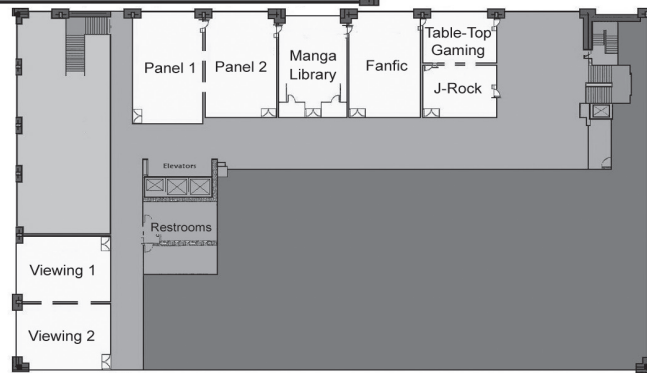

KUMORICON 2007

**POCKET
PROGRAMMING
GUIDE**

First Floor

Second Floor

KUMORICON 2007

POCKET PROGRAMMING GUIDE

Table of Contents

Greeting	4
Policies Reference and Change	5
Convention Tips	7
Local Restaurants Map	8
Exhibitors Hall Booths	10
Pre-Registration, Tickets, and Events	12
Schedule Summary	13
Programming and Video Schedule	14