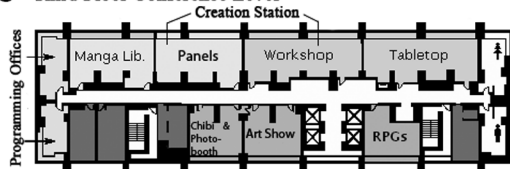

Kumoricon 2009

Convention Map

Hilton Portland Executive Tower
(Across 6th & Taylor from Lobby)

3 Third Floor Conference Level

PL (2)
Plaza Level

- 1 Registration Desk
- 2 Will Call
- 3 Peace Bonding
- 4 Info Desk

L (1)

Ballroom Level B (B)

23 23rd Floor Restaurant Level
Operations Office
turn right from elevators on floor 23

KUMORICON 2009

Pocket Programming Guide

Table Of Contents

Greeting, Convention Tips, and Badge Policies	4
Guests of Honor	6
Local Area Map and Guide	8
Exhibitors Hall and Artist Alley	10
Ticketed Events, Other Events, and Room Directory	12
Programming Schedule	13
Cover Contest Entries	24