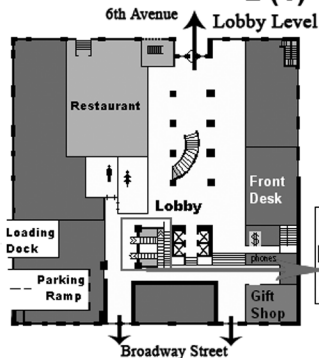

Convention Map

- 1 Registration Desk
- 2 Will Call
- 3 Peace Bonding
- 4 Info Desk

L (1)