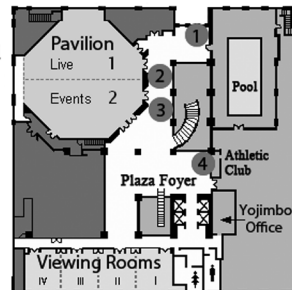

Kumoricon 2009

Convention Map

Hilton Portland Executive Tower
(Across 6th & Taylor from Lobby)

3 Third Floor Conference Level

PL (2)
Plaza Level

- 1 Registration Desk
- 2 Will Call
- 3 Peace Bonding
- 4 Info Desk

L (1)

Ballroom Level B (B)

23 23rd Floor Restaurant Level
Operations Office
turn right from elevators on floor 23

KUMORICON 2009

Pocket Programming Guide

Table Of Contents

Greeting, Convention Tips, and Badge Policies	4
Guests of Honor	6
Local Area Map and Guide	8
Exhibitors Hall and Artist Alley	10
Ticketed Events, Other Events, and Room Directory	12
Programming Schedule	13
Cover Contest Entries	24