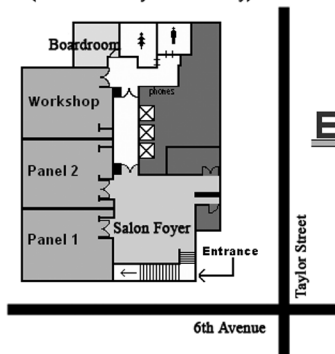

Kumoricon 2009

Convention Map

Hilton Portland Executive Tower
(Across 6th & Taylor from Lobby)

3 Third Floor Conference Level

PL (2)
Plaza Level

- 1 Registration Desk
- 2 Will Call
- 3 Peace Bonding
- 4 Info Desk

L (1)

Ballroom Level B (B)

23 23rd Floor Restaurant Level
Operations Office
turn right from elevators on floor 23

KUMORICON 2009

Pocket Programming Guide

Table Of Contents

Greeting, Convention Tips, and Badge Policies	4
Guests of Honor	6
Local Area Map and Guide	8
Exhibitors Hall and Artist Alley	10
Ticketed Events, Other Events, and Room Directory	12
Programming Schedule	13
Cover Contest Entries	24