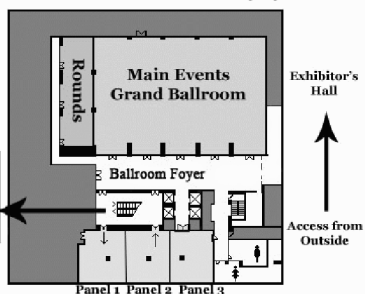

kumoricon 2010

Convention Map

Hilton Portland Executive Tower
(Across 6th & Taylor from Lobby)

23 Twenty-Third Floor: Table-Top Gaming

3 Third Floor Conference Level

LL (1)

Ballroom Level B (B)

PL (2) Plaza Level