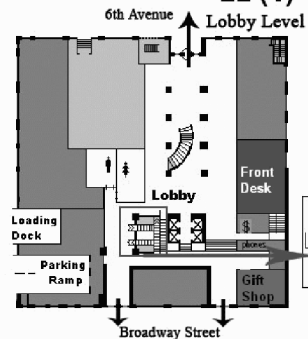

kumoricon 2010

Convention Map

Hilton Portland Executive Tower
(Across 6th & Taylor from Lobby)

23 Twenty-Third Floor: Table-Top Gaming

3 Third Floor Conference Level

LL (1)

Ballroom Level B (B)

PL (2) Plaza Level