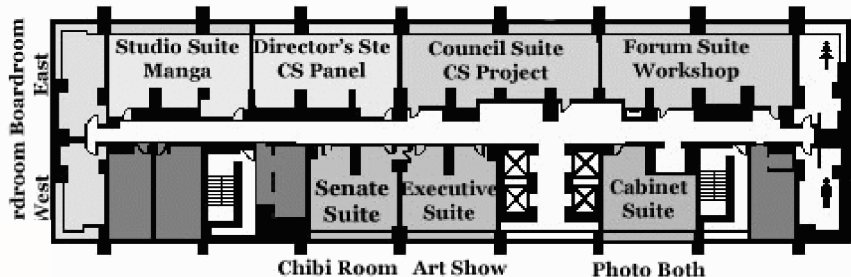

kumoricon 2010

Convention Map

Hilton Portland Executive Tower
(Across 6th & Taylor from Lobby)

23 Twenty-Third Floor: Table-Top Gaming

3 Third Floor Conference Level

LL (1)

Ballroom Level B (B)

PL (2) Plaza Level