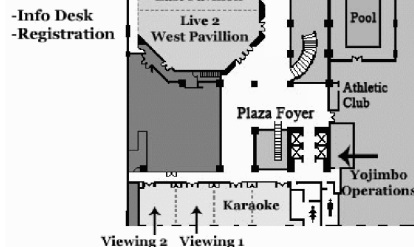

kumoricon 2010

Convention Map

Hilton Portland Executive Tower
(Across 6th & Taylor from Lobby)

23 Twenty-Third Floor: Table-Top Gaming

3 Third Floor Conference Level

LL (1)

Ballroom Level B (B)

PL (2) Plaza Level