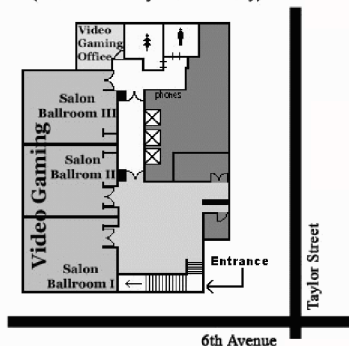

kumoricon 2010

Convention Map

Hilton Portland Executive Tower
(Across 6th & Taylor from Lobby)

23 Twenty-Third Floor: Table-Top Gaming

3 Third Floor Conference Level

LL (1)

Ballroom Level B (B)

PL (2) Plaza Level