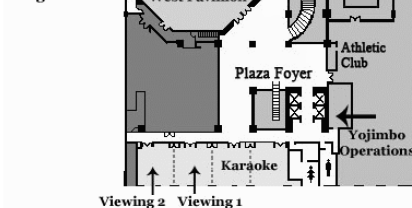

kumoricon 2010

Convention Map

Hilton Portland Executive Tower
(Across 6th & Taylor from Lobby)

23 Twenty-Third Floor: Table-Top Gaming

3 Third Floor Conference Level

LL (1)

Ballroom Level B (B)

PL (2) Plaza Level