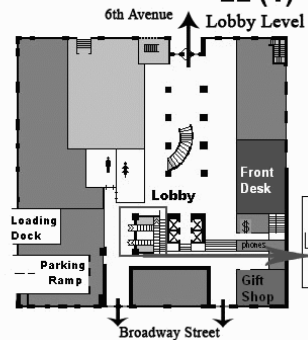

kumoricon 2010

Convention Map

Hilton Portland Executive Tower
(Across 6th & Taylor from Lobby)

23 Twenty-Third Floor: Table-Top Gaming

3 Third Floor Conference Level

LL (1)

Ballroom Level B (B)

PL (2) Plaza Level