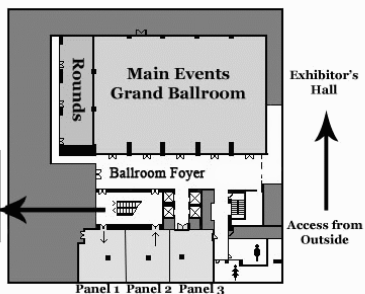

kumoricon 2010

Convention Map

Hilton Portland Executive Tower
(Across 6th & Taylor from Lobby)

23 Twenty-Third Floor: Table-Top Gaming

3 Third Floor Conference Level

LL (1)

Ballroom Level B (B)

PL (2) Plaza Level