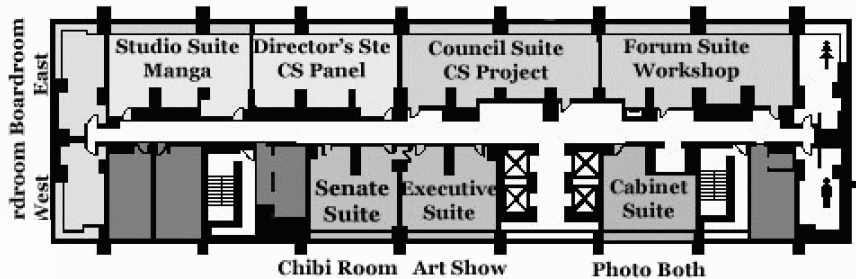

kumoricon 2010

Convention Map

Hilton Portland Executive Tower
(Across 6th & Taylor from Lobby)

23 Twenty-Third Floor: Table-Top Gaming

3 Third Floor Conference Level

LL (1)

Ballroom Level B (B)

PL (2) Plaza Level