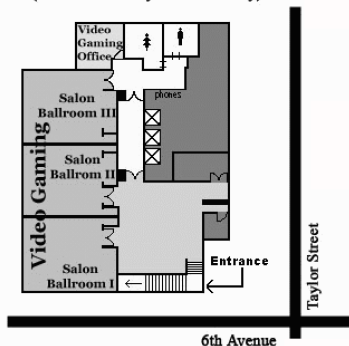

kumoricon 2010

Convention Map

Hilton Portland Executive Tower
(Across 6th & Taylor from Lobby)

23 Twenty-Third Floor: Table-Top Gaming

3 Third Floor Conference Level

LL (1)

Ballroom Level B (B)

PL (2) Plaza Level