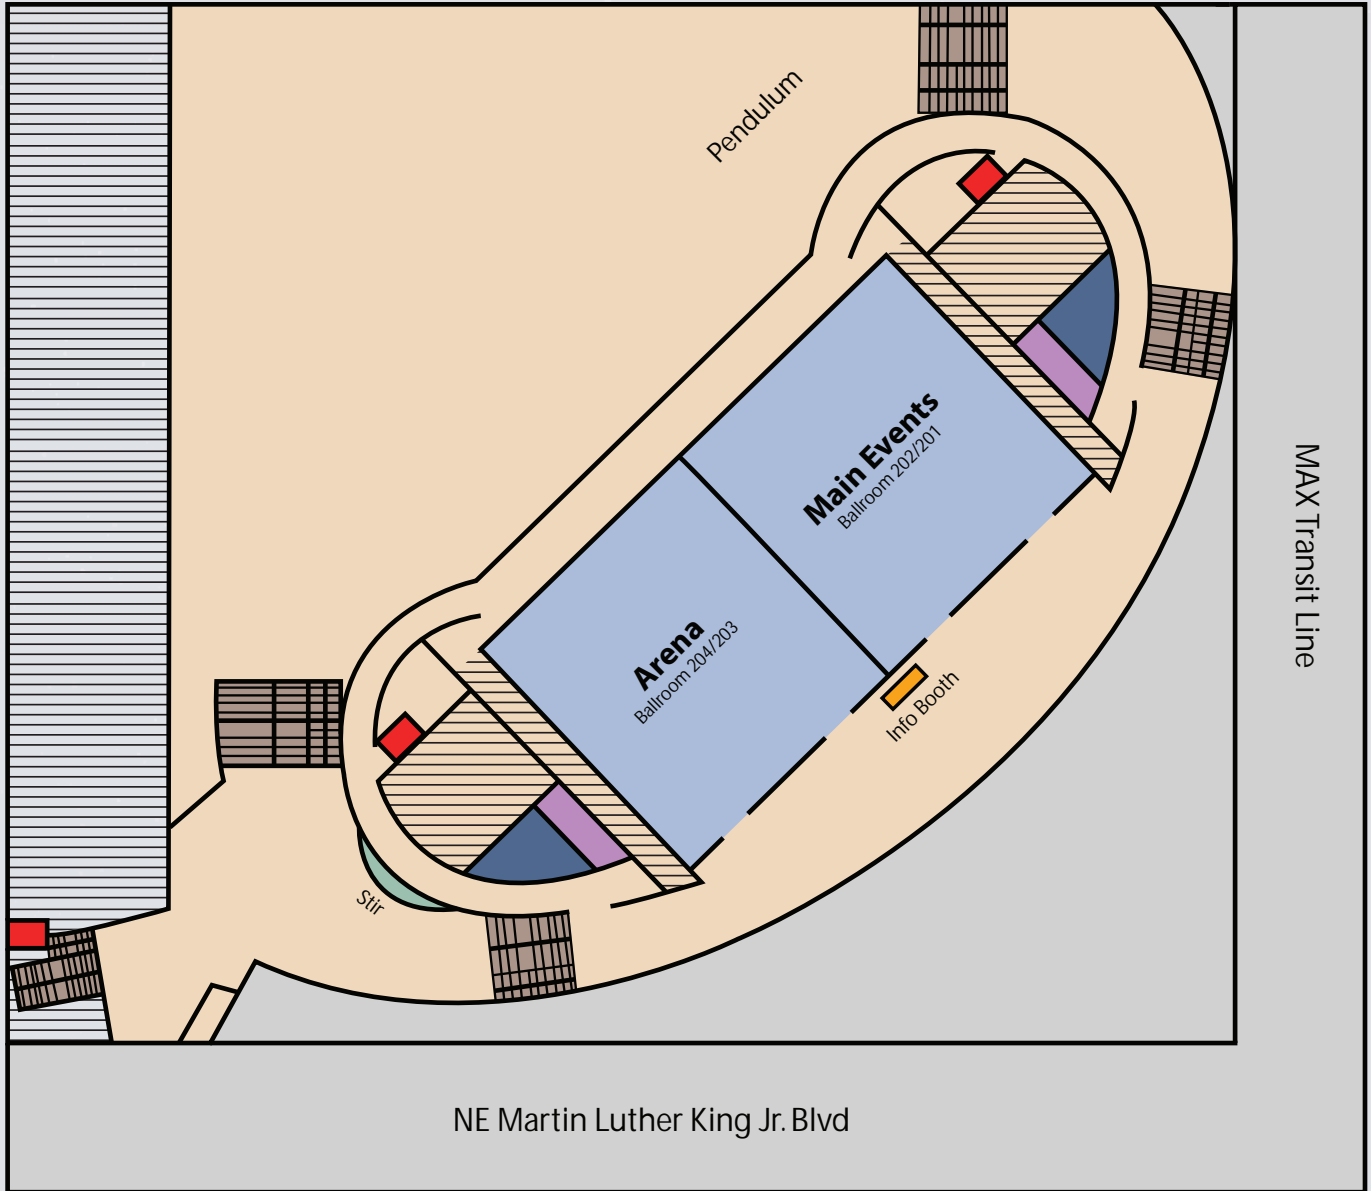

ALSO SHOWING AT THE EMPIRICAL THEATER

KUBO AND THE TWO STRINGS

SATURDAY, OCT. 29 & SUNDAY, OCT. 30 @ 5:00PM

OREGON CONVENTION CENTER

- | | | |
|------------------|---------------------|-----------------|
| Women's Restroom | Stairs & Escalators | Restricted Area |
| Men's Restroom | Elevator | |
| Food Court | Convention Booths | |
| Public Space | Fan Tables | |
| Convention Space | First Aid | |