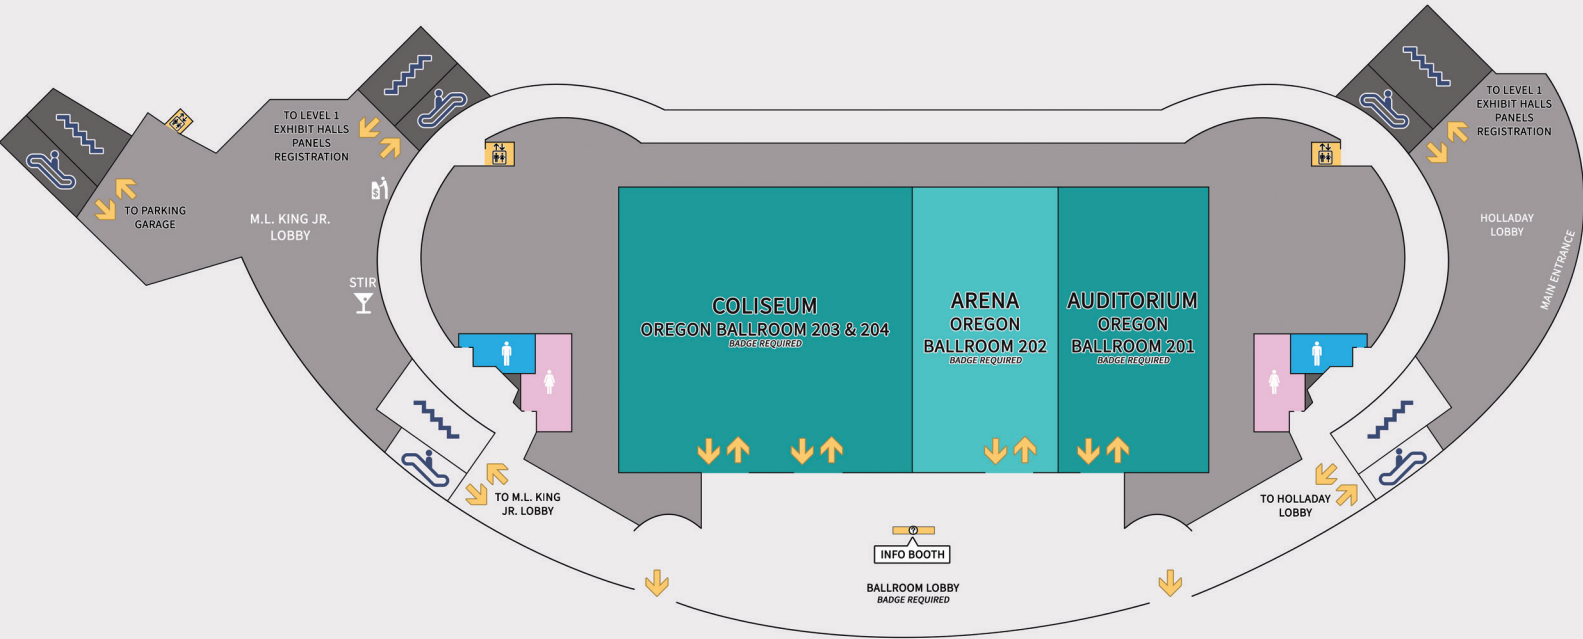

MAY 18-20 

Telus Convention Centre

A Celebration of the Gods

Calgary, Alberta, Canada

otafest.com

OCC & DOUBLE TREE MAPS

Oregon Convention Center Second Floor

DoubleTree By Hilton Hotel Portland