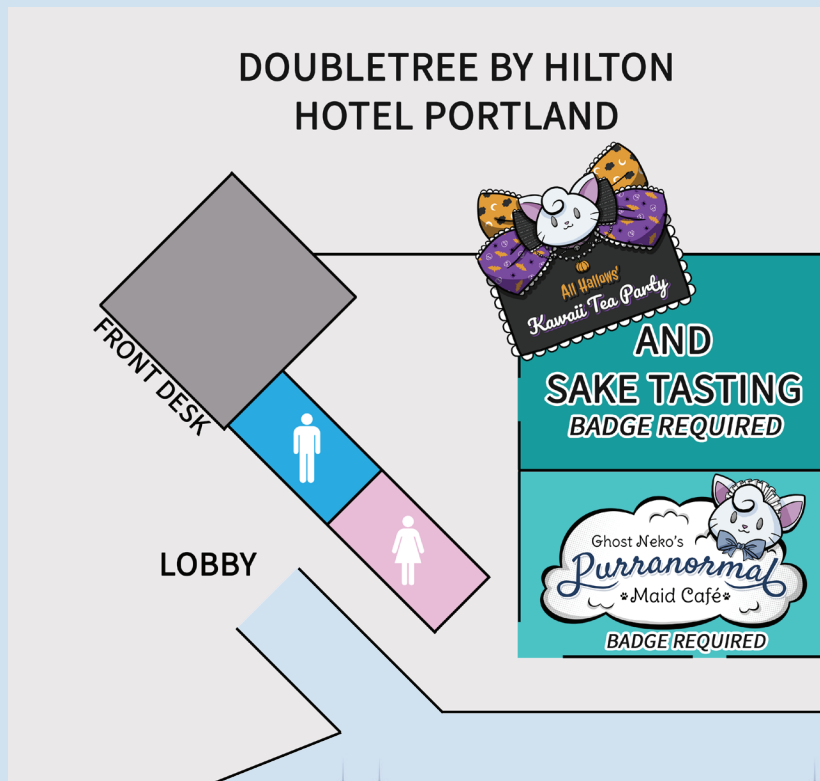

MAY 18-20 

Telus Convention Centre

A Celebration of the Gods

Calgary, Alberta, Canada

otafest.com

OCC & DOUBLE TREE MAPS

Oregon Convention Center Second Floor

DoubleTree By Hilton Hotel Portland