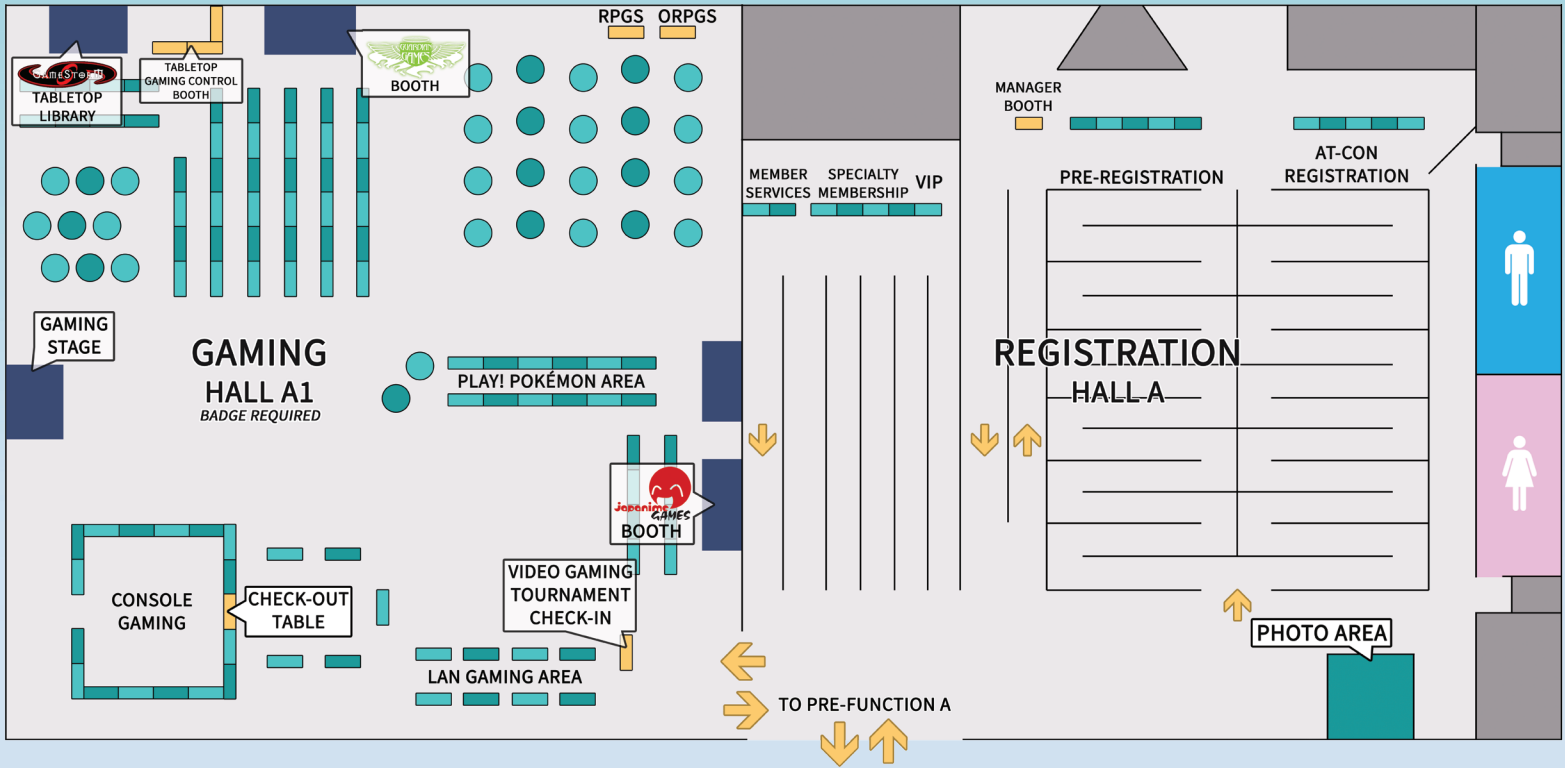

Oregon Convention Center First Floor Hall A