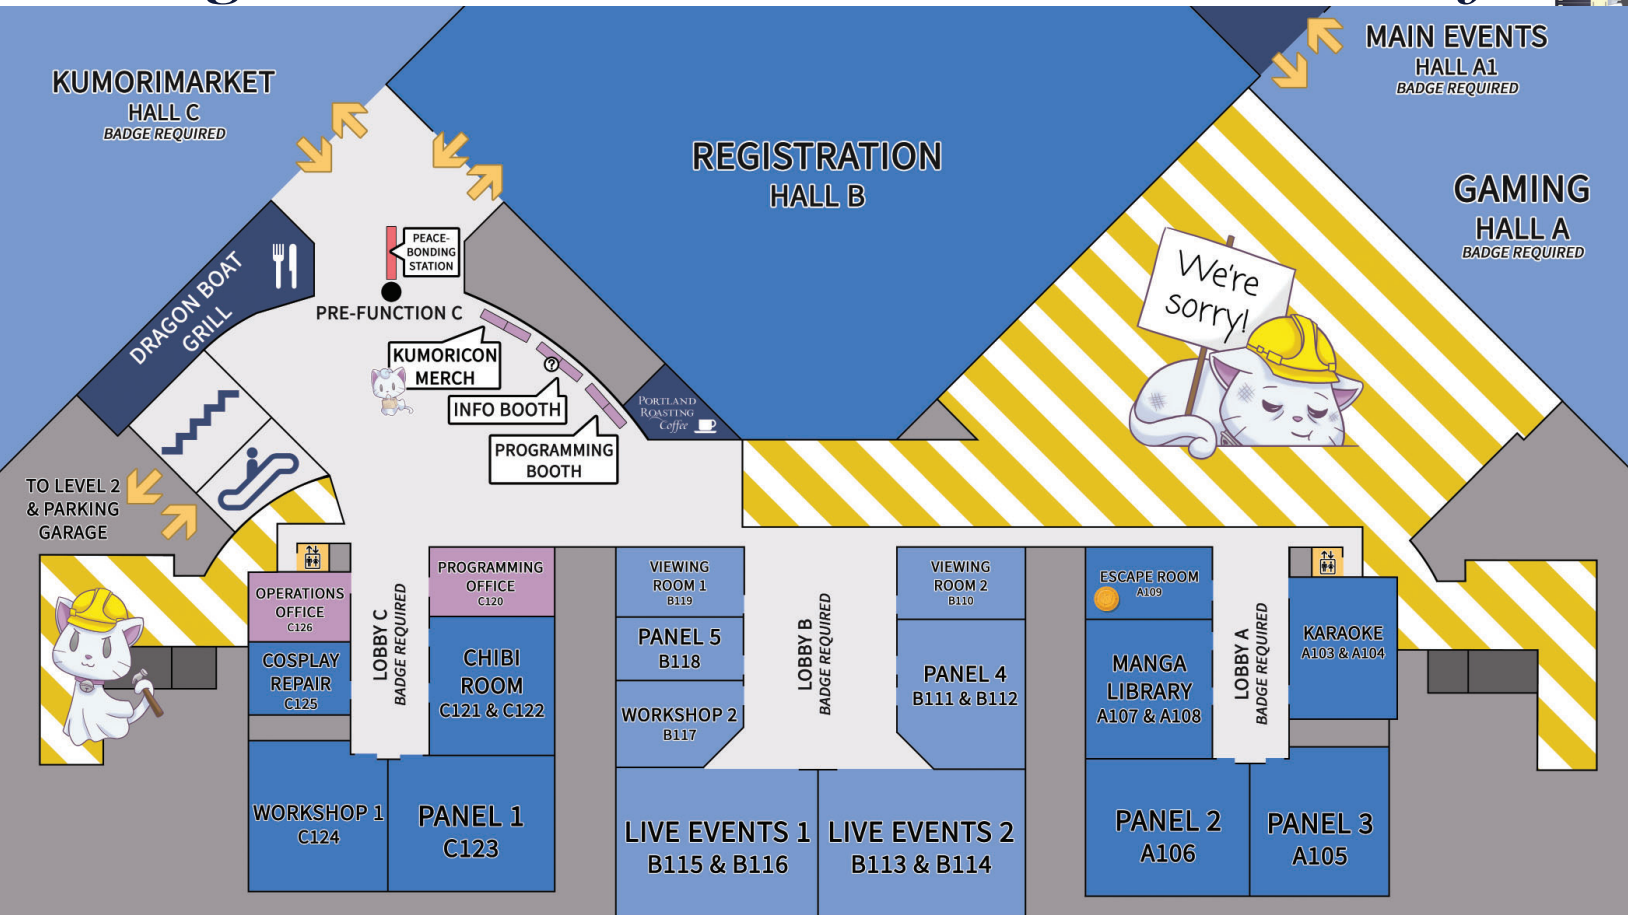

Oregon Convention Center First Floor Halls A & B