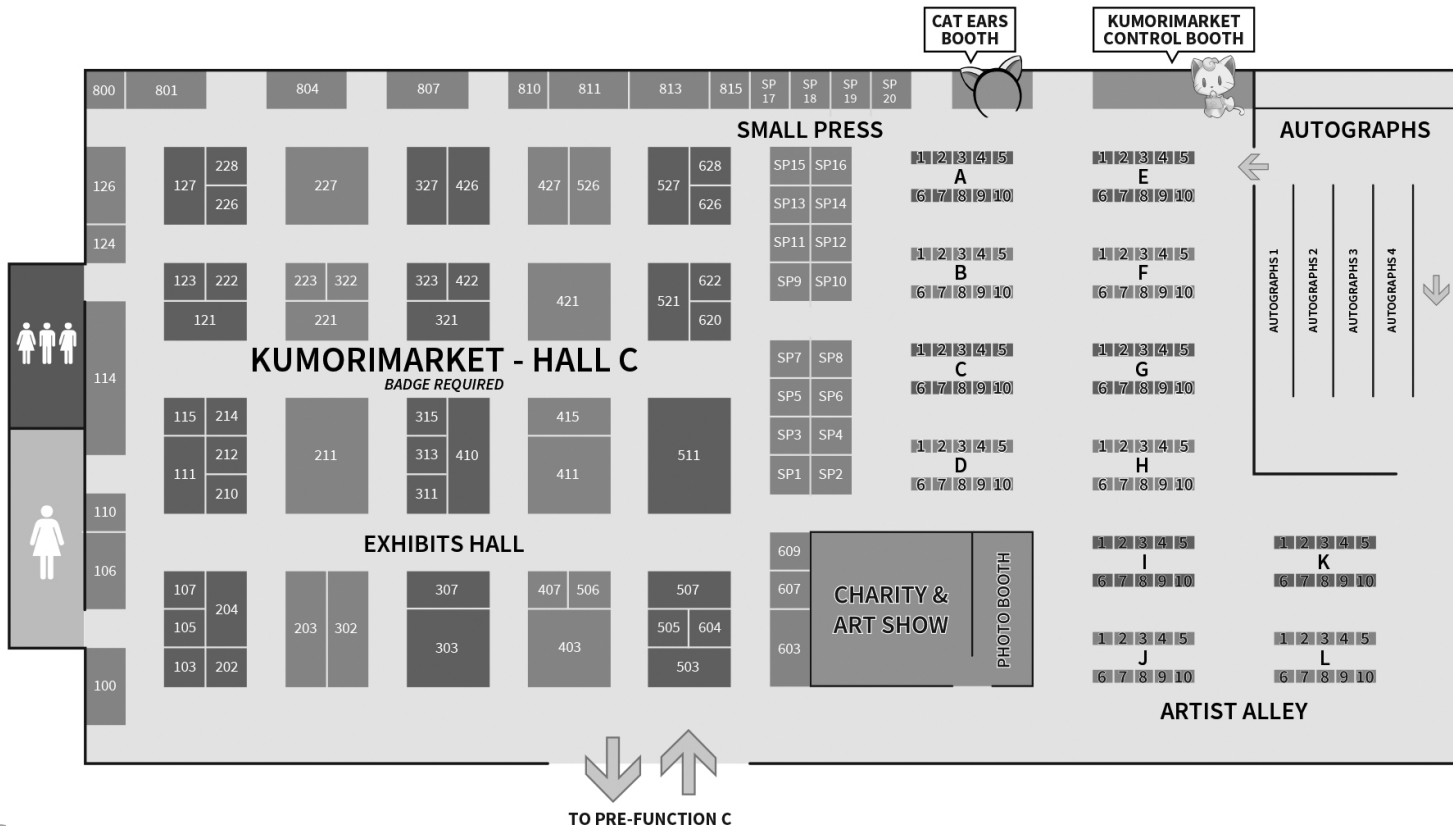

KUMORICON

2019

NOVEMBER 15-17

Get the Guidebook App!

Step 1: Download Guidebook App

Step 2: Scan for Kumoricon Guide

Scan, or visit: <https://guidebook.com/g/kumoricon2019/>

Oregon Convention Center

KumoriMarket

Gaming Hall & Registration

Oregon Convention Center - Second Floor

Ginkoberry
Concourse

DoubleTree by Hilton

GUNPLA LOUNGE

Hours of Operation

Registration