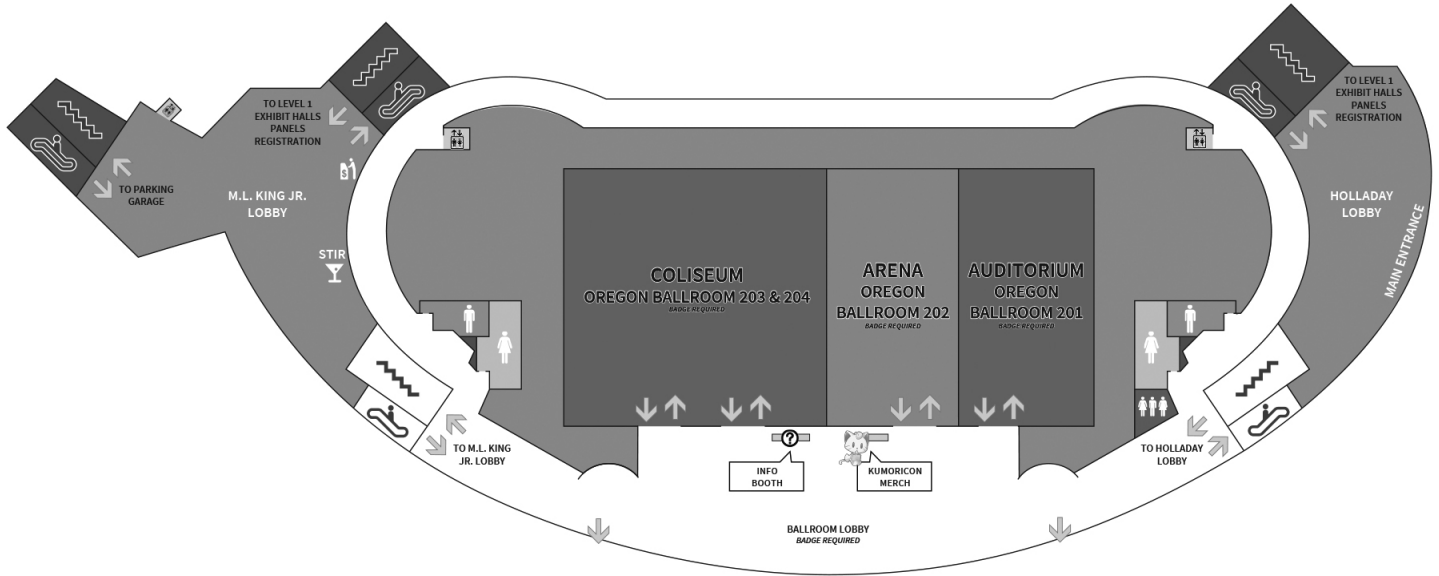

KumoriMarket

Gaming Hall & Registration

Oregon Convention Center - Second Floor

Ginkoberry
Concourse

DoubleTree by Hilton

GUNPLA LOUNGE

Hours of Operation

Registration

Late Night Umbrella Lounge

Fri: 8pm-2am
Sat: 9pm-2am
Sun: Closed

Maid Café

Fri: 4pm-7pm
Sat: 11am-8pm
Sun: 11am-2pm

Info Booth

Upstairs location
Fri: 9am-5pm
Sat: 10am-6pm
Sun: 10am-2pm

Info Booth

Downstairs location
Thu: 12pm-8pm
Fri: 8am-9pm
Sat: 8am-10pm
Sun: 9am-4pm