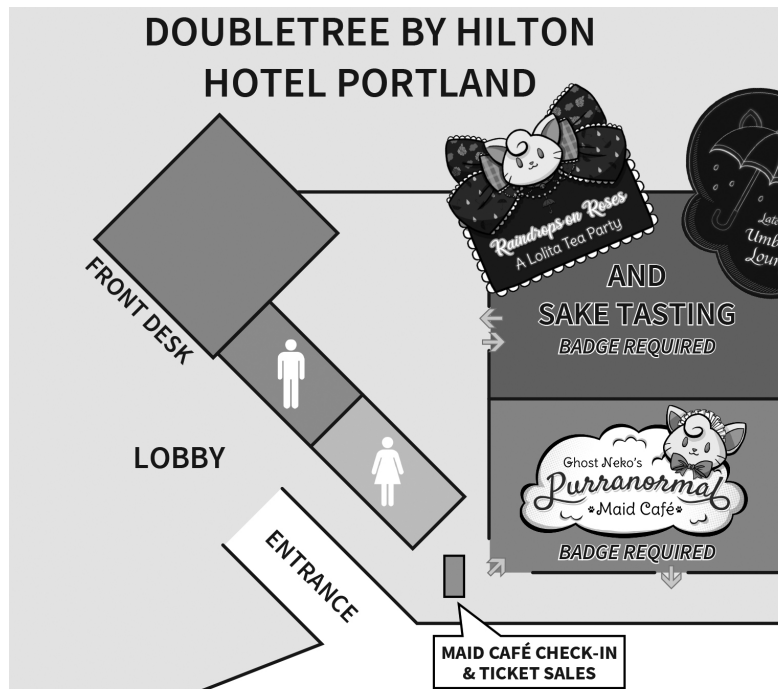

KumoriMarket

Gaming Hall & Registration

Oregon Convention Center - Second Floor

Ginkoberry
Concourse

DoubleTree by Hilton

GUNPLA LOUNGE

Hours of Operation

Registration

Late Night Umbrella Lounge

Fri: 8pm-2am
Sat: 9pm-2am
Sun: Closed

Maid Café

Fri: 4pm-7pm
Sat: 11am-8pm
Sun: 11am-2pm

Info Booth

Upstairs location
Fri: 9am-5pm
Sat: 10am-6pm
Sun: 10am-2pm

Info Booth

Downstairs location
Thu: 12pm-8pm
Fri: 8am-9pm
Sat: 8am-10pm
Sun: 9am-4pm