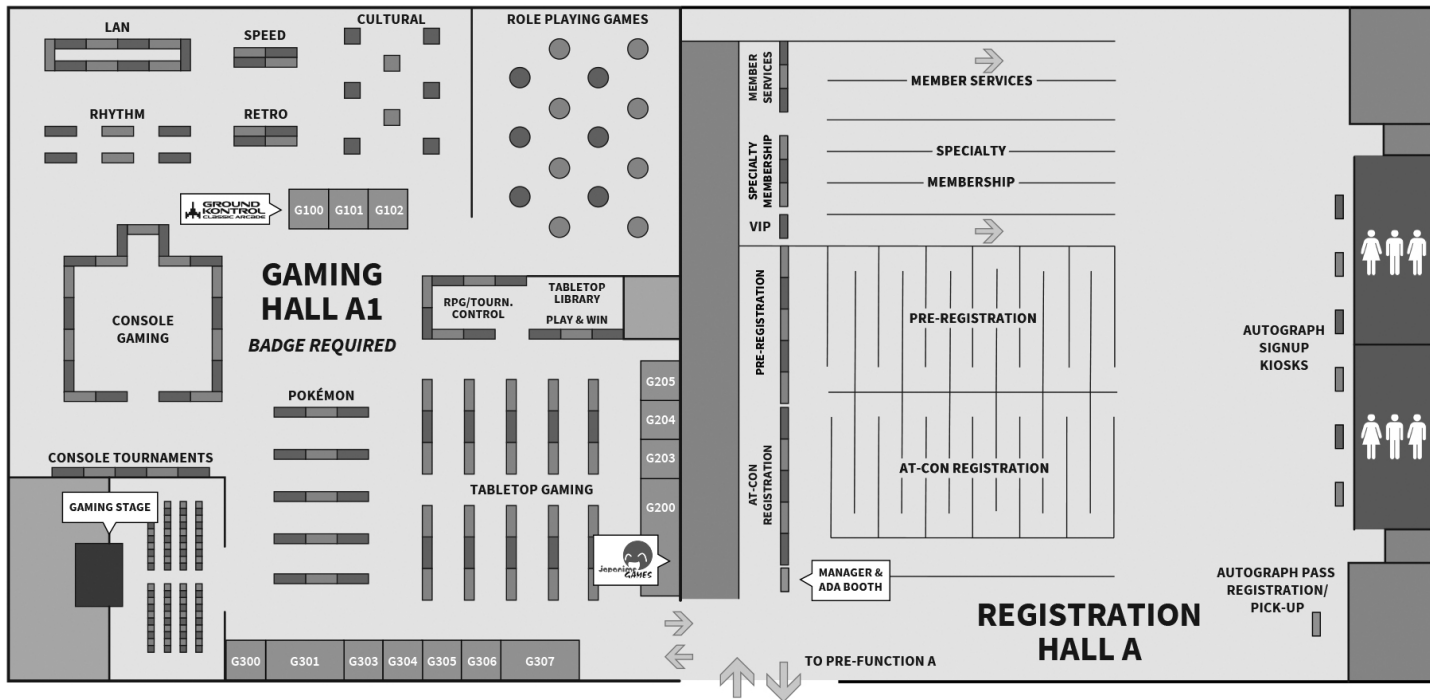

KumoriMarket

Gaming Hall & Registration

Oregon Convention Center - Second Floor

Ginkoberry
Concourse

DoubleTree by Hilton

GUNPLA LOUNGE

Hours of Operation

Registration