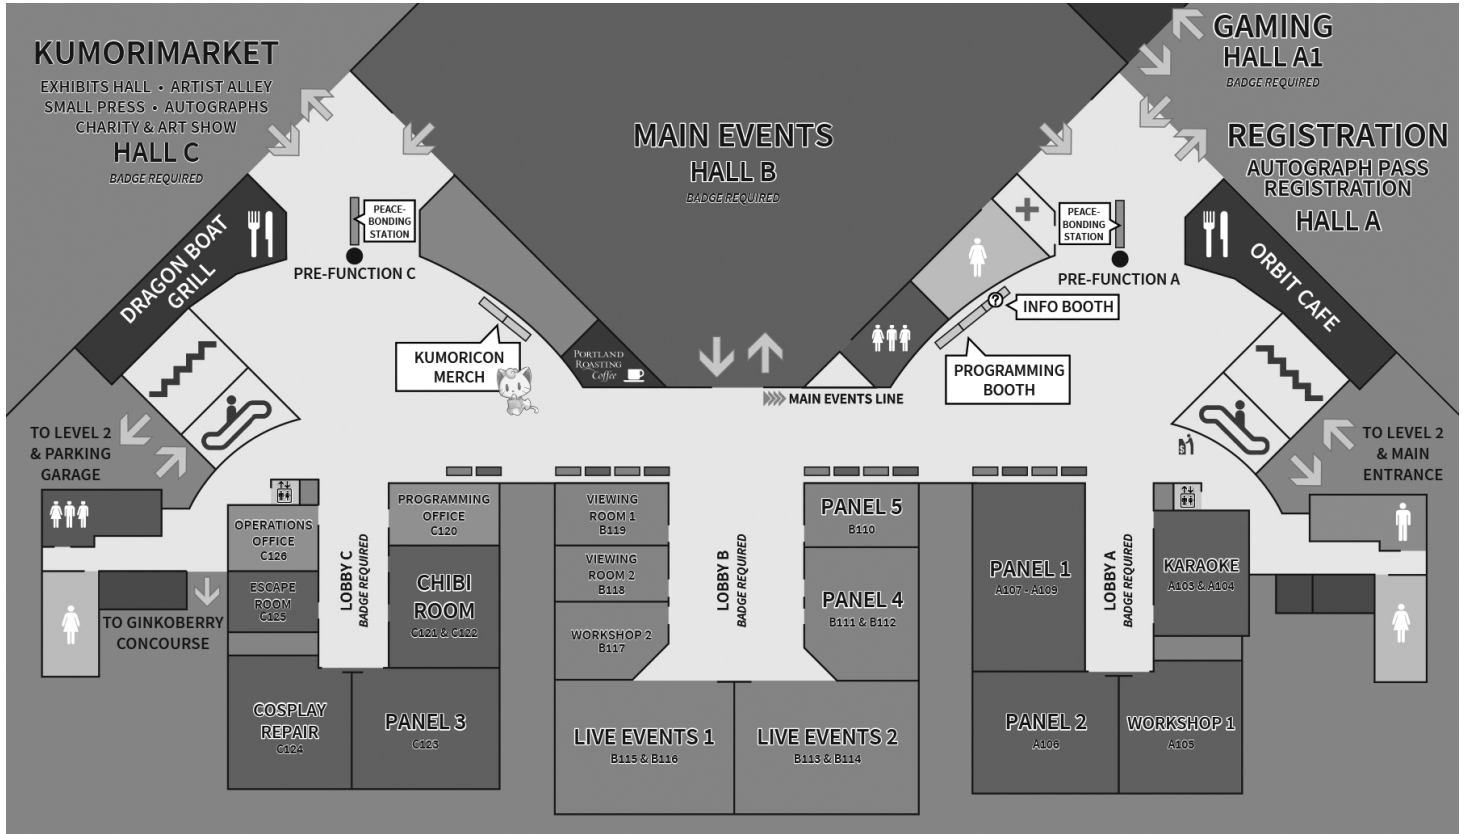

KUMORICON

2019

NOVEMBER 15-17

Get the Guidebook App!

Step 1: Download Guidebook App

Step 2: Scan for Kumoricon Guide

Scan, or visit: <https://guidebook.com/g/kumoricon2019/>

Oregon Convention Center

KumoriMarket

Gaming Hall & Registration

Oregon Convention Center - Second Floor

Ginkoberry
Concourse

DoubleTree by Hilton

GUNPLA LOUNGE

Hours of Operation

Registration

Late Night Umbrella Lounge

Fri: 8pm-2am
Sat: 9pm-2am
Sun: Closed

Maid Café

Fri: 4pm-7pm
Sat: 11am-8pm
Sun: 11am-2pm

Info Booth

Upstairs location
Fri: 9am-5pm
Sat: 10am-6pm
Sun: 10am-2pm

Info Booth

Downstairs location
Thu: 12pm-8pm
Fri: 8am-9pm
Sat: 8am-10pm
Sun: 9am-4pm

Merchandise Booth

Downstairs location
Fri: 8am-10:30pm
Sat: 8am-10:30pm
Sun: 8am-4pm

Merchandise Booth

Upstairs location
Fri: 11am-11pm
Sat: 8am-10:30pm
Sun: 9am-4pm

KumoriMarket

(Exhibits Hall, Artist Alley,
and Small Press)
Fri: 11am-7pm
Sat: 11am-7pm
Sun: 10am-4pm