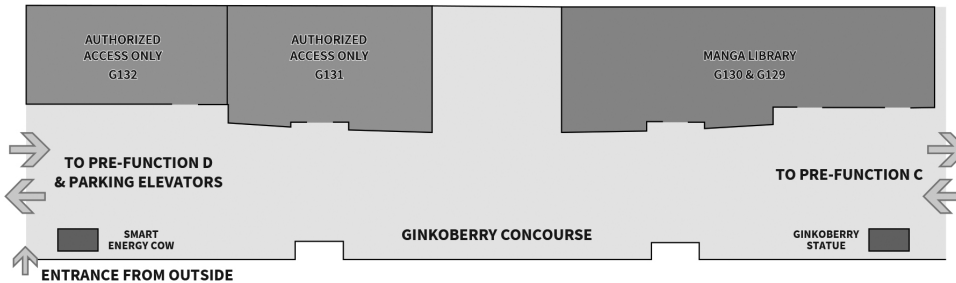

KumoriMarket

Gaming Hall & Registration

Oregon Convention Center - Second Floor

Ginkoberry
Concourse

DoubleTree by Hilton

GUNPLA LOUNGE

Hours of Operation

Registration